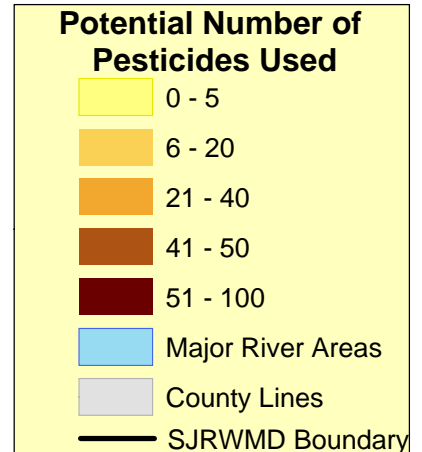

Potential Pesticides Applied

0 5 10 20 30 40
Kilometers